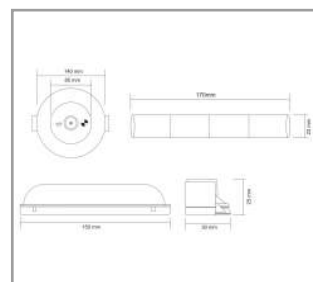

LED Emergency light Nora 4,8V 1800mah

Item Emergency light Nora: 1002612

Nora

LED Flatlight: If you compare our LED Products to traditional lighting you will see that our lighting radiates less heat and has a much longer life span and a very low maintenance cost. Our products are made of quality parts and have a high energy saving level. We think quality is very important so we always make sure our products are tested and have the right certificates.

Applications: Hallway, Corridor, Escape route

Wattage	3W
Lumen	150Lm
Voltage	4.8V 1800mah
Batteries	Ni-cd batteries
IP-Code	IP20
Housing Material	PC plastic
Emergency duration	3h
Charging time	24h
Installation	Recessed mount & surface mount
Dimensions	170 x 22 x 150mm Cut out:75mm
Operation Temperature	-5 + 40°C
Warranty	3 Years
Certification	CE, RoHS