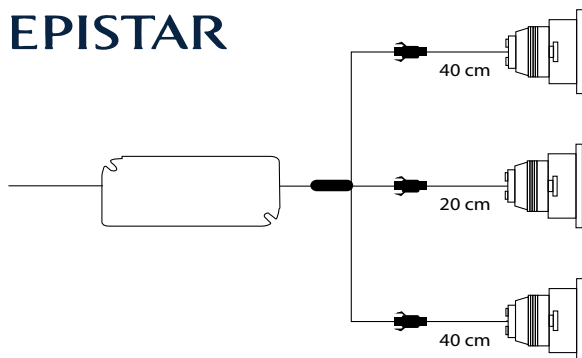

EPISTAR

All transactions with LED Flatlight BV are subject to our general terms of trading, Copies are on request. All specifications are subject to change without notice.