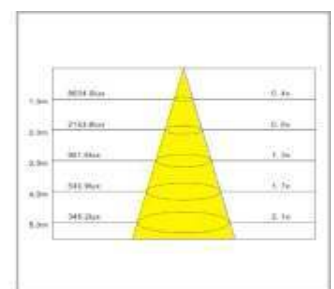

EPISTAR

All transactions with LED Flatlight BV are subject to our general terms of trading, Copies are on request. All specifications are subject to change without notice.