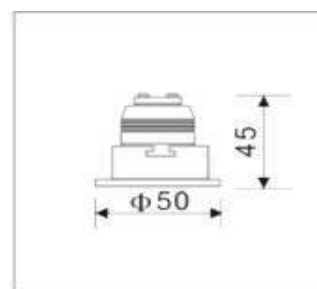

EPISTAR

All transactions with LED Flatlight BV are subject to our general terms of trading, Copies are on request. All specifications are subject to change without notice.