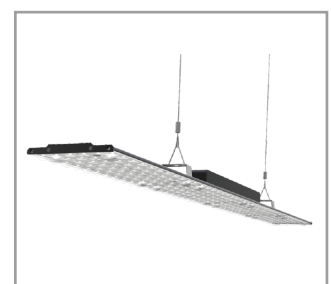

All transactions with LED Flatlight BV are subject to our general terms of trading, Copies are on request. All specifications are subject to change without notice.