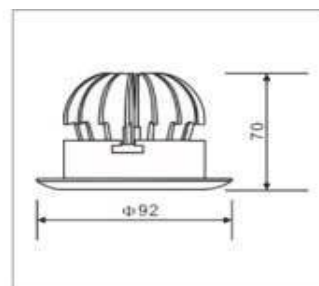

EPISTAR

All transactions with LED Flatlight BV are subject to our general terms of trading, Copies are on request. All specifications are subject to change without notice.