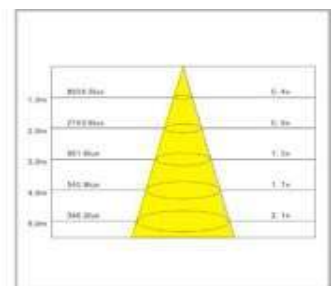

EPISTAR

All transactions with LED Flatlight BV are subject to our general terms of trading, Copies are on request. All specifications are subject to change without notice.