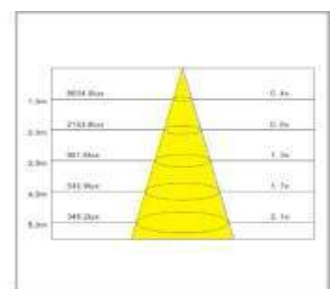

EPISTAR

All transactions with LED Flatlight BV are subject to our general terms of trading, Copies are on request. All specifications are subject to change without notice.