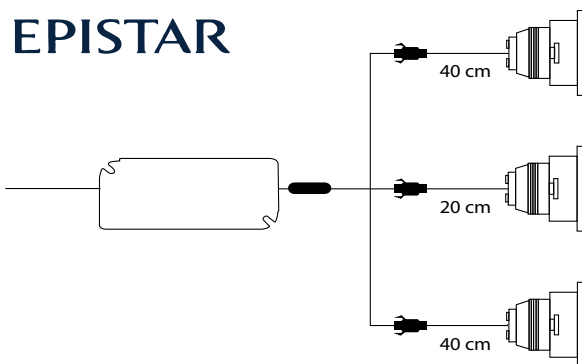

EPISTAR

All transactions with LED Flatlight BV are subject to our general terms of trading, Copies are on request. All specifications are subject to change without notice.