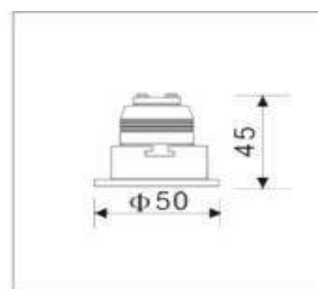

EPISTAR

All transactions with LED Flatlight BV are subject to our general terms of trading, Copies are on request. All specifications are subject to change without notice.