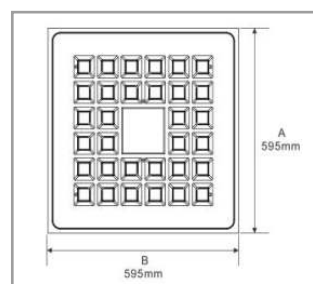

Applications: Residential areas, Corridor, Technical area, Restroom, Office rooms

Wattage	35W
Luminous Flux	120Lm/W 4200Lm
Kelvin	3000K/4000K/5000K
Colour Rendering Index	>80
Beam angle	75°
Driver	LG LED Osram
UGR	UGR<16
Emergency kit	On request
Power Factor	>0,95
Voltage / Current	220-240V 50~60Hz
IP-Code	IP44
Dimmable	Optional
Housing Material	PC Housing/PMMA lens
Dimensions	595 x 595 x 30mm
Working temperature	-20 + 45°C
Lifetime	50.000h
Warranty	5 Years
Certification	CE, RoHS, SAA