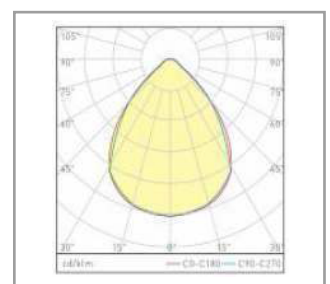

Troffer

LED Recessed Troffer
 35W 120Lm/W 4200Lm 3000K 4000K 5000K

Item 3000K: 1002023

Item 4000K: 1002024

LED Flatlight: If you compare our LED Products to traditional lighting you will see that our lighting radiates less heat and has a much longer life span and a very low maintenance cost. Our products are made of quality parts and have a high energy saving level. We think quality is very important so we always make sure our products are tested and have the right certificates.

Applications: Residential areas, Corridor, Technical area, Restroom, Office rooms

Wattage	35W
Luminous Flux	120Lm/W 4200Lm
Kelvin	3000K/4000K/5000K
Colour Rendering Index	>80
Beam angle	75°
Driver	LG LED Osram
UGR	UGR<16
Emergency kit	On request
Power Factor	>0,95
Voltage / Current	220-240V 50~60Hz
IP-Code	IP44
Dimmable	Optional
Housing Material	PC Housing/PMMA lens
Dimensions	595 x 595 x 30mm
Working temperature	-20 + 45°C
Lifetime	50.000h
Warranty	5 Years
Certification	CE, RoHS, SAA