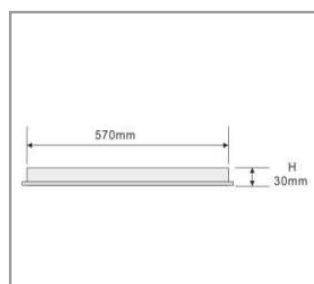

Applications: Residential areas, Corridor, Technical area, Restroom, Office rooms

Wattage	35W
Luminous Flux	120Lm/W 4200Lm
Kelvin	3000K/4000K/5000K
Colour Rendering Index	>80
Beam angle	75°
Driver	LG LED Osram
UGR	UGR<16
Emergency kit	On request
Power Factor	>0,95
Voltage / Current	220-240V 50~60Hz
IP-Code	IP44
Dimmable	Optional
Housing Material	PC Housing/PMMA lens
Dimensions	595 x 595 x 30mm
Working temperature	-20 + 45°C
Lifetime	50.000h
Warranty	5 Years
Certification	CE, RoHS, SAA