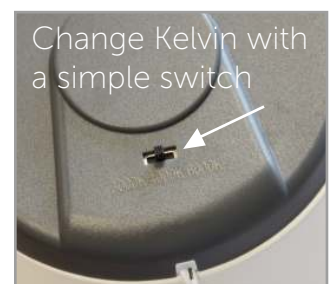

(CCT) Colour Changeable Downlight 10-35W 90Lm/W 3000-6000K

Ruzo

LED Flatlight: If you compare our LED Products to traditional lighting you will see that our lighting radiates less heat and has a much longer life span and a very low maintenance cost. Our products are made of quality parts and have a high energy saving level. We think quality is very important so we always make sure our products are tested and have the right certificates.

Applications: Residential areas, Corridor, Technical area, Restroom, Parking area, Office rooms

Wattage	10W, 20W, 28W, 35W
Luminous Flux	90Lm/W
Kelvin	3000K, 4000K, 6000K (CCT All in 1)
Colour Rendering Index	>80
Light Source	2835 SMD
Beam angle	50°
Driver	Included, AC220-240V 50-60Hz
Dimmable	Optional Dali
Power Factor	>0,9
UGR	UGR16
IP-Code	IP20
Housing Material	White Housing
Dimensions	10W: Ø113 x 76,6mm Cut out: Ø90-102mm 20W: Ø174 x 88.8 mm Cut out: Ø145-155mm 28W: Ø232 x 135mm Cut out: Ø195-210mm 35W: Ø232 x 135mm Cut out: Ø195-210mm
Operation Temperature	-30 + 35°C
Lifetime	50.000h
Warranty	3 Years
Certification	CE, RoHS