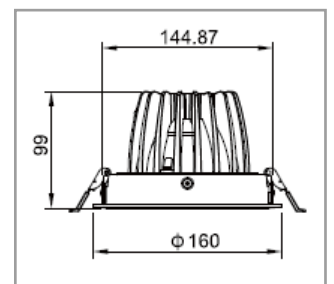

## Downlight

1001808 Downlight 'Level' 20W 3000K 36° Ø120mm  
 1001807 Downlight 'Level' 28W 3000K 40° Ø150mm

Applications: Residential areas, Corridor, Technical area, Restroom, Parking area, Office rooms

Wattage	20/28W
Luminous Flux	2300Lm (3000K 20W) 2455Lm (4000K 20W) 3120Lm (3000K 28W) 3325Lm (4000K 28W)
Kelvin	3000/4000K
Colour Rendering Index	>80 (90 optional)
Beam angle	15/24/40°
Driver	On board
Power Factor	>0,9
Voltage / Current	220-240V 50~60Hz
IP-Code	IP20
Dimmable	No
Housing Material	Aluminum White
Dimensions	Ø160 x 99 x 144.87 mm
Working temperature	-20 + 45°C
Lifetime	50.000h
Warranty	3 Years
Certification	CE, RoHS