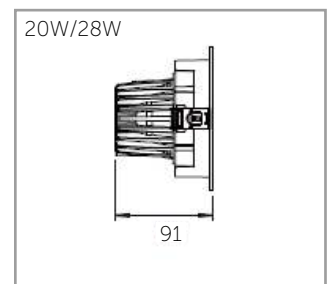

Downlight

1001810 Downlight 'Mera' 20W 3000K 36° Square Cut-out 120x120mm
 1001809 Downlight 'Mera' 28W 3000K 40° Square Cut-out 165x165mm

Mera

LED Flatlight: If you compare our LED Products to traditional lighting you will see that our lighting radiates less heat and has a much longer life span and a very low maintenance cost. Our products are made of quality parts and have a high energy saving level. We think quality is very important so we always make sure our products are tested and have the right certificates.

Applications: Residential areas, Corridor, Technical area, Restroom, Parking area, Office rooms

Wattage	20/28W
Luminous Flux	2200Lm (3000K 20W) 2280Lm (4000K 20W) 3080Lm (3000K 28W) 3190Lm (4000K 28W)
Kelvin	3000/4000K
Colour Rendering Index	>80 (90 optional)
Beam angle	15/28/36/40°
Driver	On board
Power Factor	>0,9
Voltage / Current	220-240V 50~60Hz
IP-Code	IP20
Dimmable	No
Housing Material	Aluminum White
Dimensions	20W 136 x 136 x 91 mm 28W 185 x 185 x 110 mm
Working temperature	-20 + 45°C
Lifetime	50.000h
Warranty	3 Years
Certification	CE, RoHS