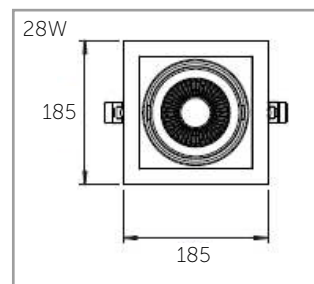

Downlight

1001810 Downlight 'Mera' 20W 3000K 36° Square Cut-out 120x120mm
 1001809 Downlight 'Mera' 28W 3000K 40° Square Cut-out 165x165mm

Mera

LED Flatlight: If you compare our LED Products to traditional lighting you will see that our lighting radiates less heat and has a much longer life span and a very low maintenance cost. Our products are made of quality parts and have a high energy saving level. We think quality is very important so we always make sure our products are tested and have the right certificates.

Applications: Residential areas, Corridor, Technical area, Restroom, Parking area, Office rooms

Wattage	20/28W
Luminous Flux	2200Lm (3000K 20W) 2280Lm (4000K 20W) 3080Lm (3000K 28W) 3190Lm (4000K 28W)
Kelvin	3000/4000K
Colour Rendering Index	>80 (90 optional)
Beam angle	15/28/36/40°
Driver	On board
Power Factor	>0,9
Voltage / Current	220-240V 50~60Hz
IP-Code	IP20
Dimmable	No
Housing Material	Aluminum White
Dimensions	20W 136 x 136 x 91 mm 28W 185 x 185 x 110 mm
Working temperature	-20 + 45°C
Lifetime	50.000h
Warranty	3 Years
Certification	CE, RoHS