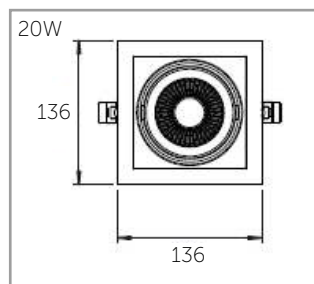

Downlight

1001810 Downlight 'Mera' 20W 3000K 36° Square Cut-out 120x120mm
 1001809 Downlight 'Mera' 28W 3000K 40° Square Cut-out 165x165mm

Mera

LED Flatlight: If you compare our LED Products to traditional lighting you will see that our lighting radiates less heat and has a much longer life span and a very low maintenance cost. Our products are made of quality parts and have a high energy saving level. We think quality is very important so we always make sure our products are tested and have the right certificates.

Applications: Residential areas, Corridor, Technical area, Restroom, Parking area, Office rooms

Wattage	20/28W
Luminous Flux	2200Lm (3000K 20W) 2280Lm (4000K 20W) 3080Lm (3000K 28W) 3190Lm (4000K 28W)
Kelvin	3000/4000K
Colour Rendering Index	>80 (90 optional)
Beam angle	15/28/36/40°
Driver	On board
Power Factor	>0,9
Voltage / Current	220-240V 50~60Hz
IP-Code	IP20
Dimmable	No
Housing Material	Aluminum White
Dimensions	20W 136 x 136 x 91 mm 28W 185 x 185 x 110 mm
Working temperature	-20 + 45°C
Lifetime	50.000h
Warranty	3 Years
Certification	CE, RoHS