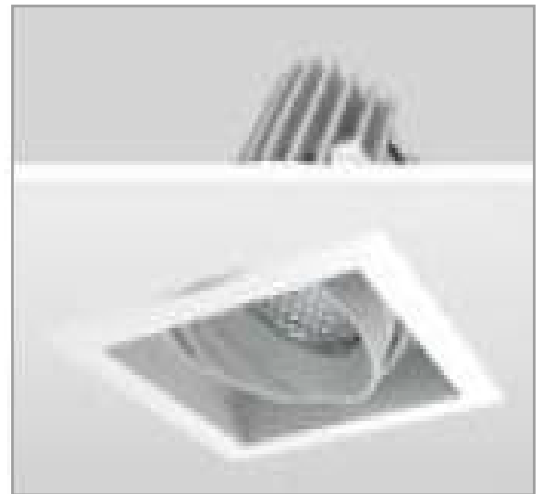

Downlight

1001810 Downlight 'Mera' 20W 3000K 36° Square Cut-out 120x120mm
 1001809 Downlight 'Mera' 28W 3000K 40° Square Cut-out 165x165mm

Mera

LED Flatlight: If you compare our LED Products to traditional lighting you will see that our lighting radiates less heat and has a much longer life span and a very low maintenance cost. Our products are made of quality parts and have a high energy saving level. We think quality is very important so we always make sure our products are tested and have the right certificates.

Applications: Residential areas, Corridor, Technical area, Restroom, Parking area, Office rooms

Wattage	20/28W
Luminous Flux	2200Lm (3000K 20W) 2280Lm (4000K 20W) 3080Lm (3000K 28W) 3190Lm (4000K 28W)
Kelvin	3000/4000K
Colour Rendering Index	>80 (90 optional)
Beam angle	15/28/36/40°
Driver	On board
Power Factor	>0,9
Voltage / Current	220-240V 50~60Hz
IP-Code	IP20
Dimmable	No
Housing Material	Aluminum White
Dimensions	20W 136 x 136 x 91 mm 28W 185 x 185 x 110 mm
Working temperature	-20 + 45°C
Lifetime	50.000h
Warranty	3 Years
Certification	CE, RoHS