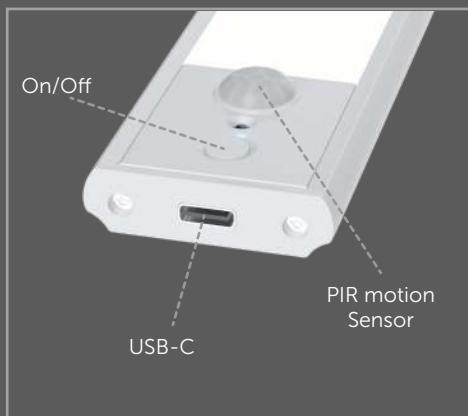

5V Rechargeable cabinet light serie

Rechargeable LED cabinet lights are an eco-friendly and convenient way to get light in places without easy access to electrical outlets. They are rechargeable, use less energy than traditional lights and thanks to the PIR sensor, your cabinet lights will automatically turn on when motion is detected, such as when opening the cabinet door. A great investment for any homeowner. Say goodbye to fumbling for a light switch in the dark with these easy-to-use lights. And you can even change the temperature from cold to warm to your liking. If you need to recharge your cabinet lights it's super easy because of the magnet mounting clips.

L300mm x H11mm x B40mm

L400mm x H11mm x B40mm

L600mm x H11mm x B40mm